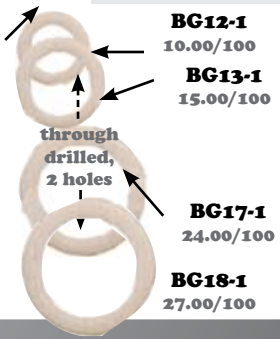

BO816-35
10.00/strand of 25 beads

BR4-1

BR4-5

BR4-35
5.00/100
37.00/1000

BR3-1
20.00/1000

BO1038D-2
8.00/10, 50.00/100

BO1012-6
7.00/100, 60.00/1000

"AA" quality

High gloss and uniform sizes make these beads the choice for the best projects using bone.

BO1012AA
15.00/100
130.00/1000
1/2"

BO1038AA
50.00/100
1 1/2"

BR5AA
10.00/100

BR6AA
12.00/100

BR8AA
15.00/100

Brentwood Bay, Canada V8M 1R3

Illustrations are actual size, 03/24 prices in Canadian Dollars subject to change w/o notice

B2

BAX1
10.00/100

BG10-1
10.00/100

bone rings

BG12-1
10.00/100

BG13-1
15.00/100

BG17-1
24.00/100

BG18-1
27.00/100

sizes in mm
outside diameter

Bone Beads

B39-30
10.00/10
80.00/100

B39-10
35.00/100

B98
15.00/10
120.00/100

bone heishi

Bi5-1