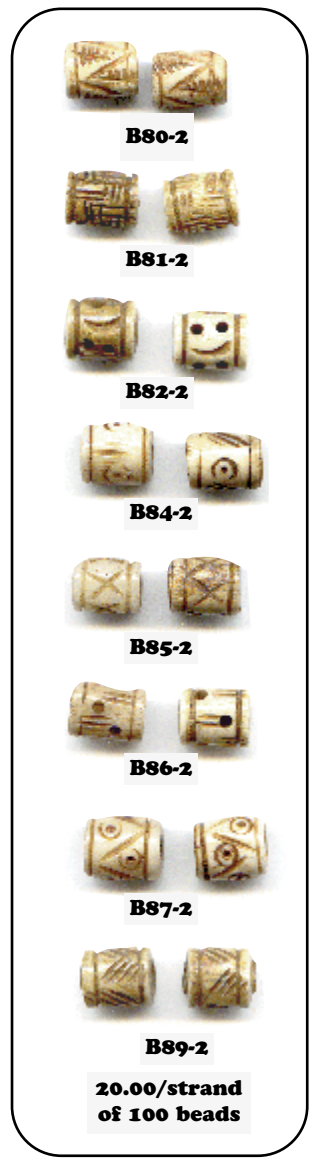

BC915-D1
30.00/100

B80-2

B81-2

B82-2

B84-2

B85-2

B86-2

B87-2

B89-2

20.00/strand of 100 beads