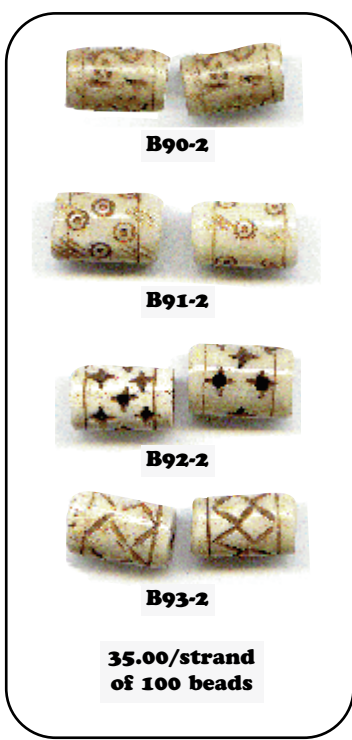

B4

B33
10.00 ea., 75.00/10

Bone Necklace Sets

B42
15.00 ea.
100.00/10

B41
6.00 ea.
(actual size)

African bone

BN1
5.00/24" strand

Insets show actual size.

BT7-2
8.00/100
70.00/1000

BO67D
8.00/100
60.00/1000

B53-2
20.00/strand of 100

BO610D
10.00/100

Exact Fit!

B52-2
35.00/strand of 50

B56
6.00/50

Exact Fit!

B49-2
5.00/100

BC1016
15.00/100
(large hole)

B59-2
20.00/strand of 100

B90-2

B91-2

B92-2

B93-2

35.00/strand of 100 beads