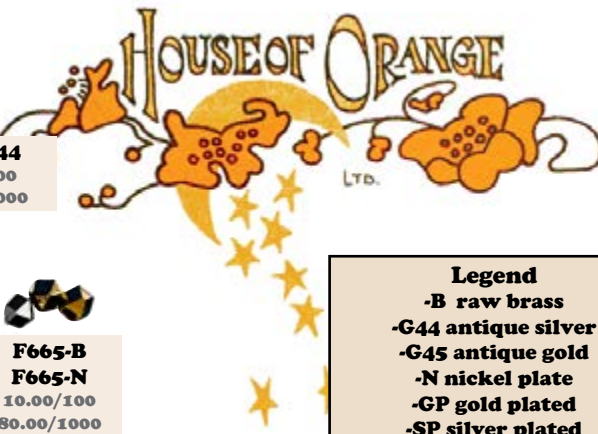

F102

F937-G44
20.00/100
125.00/1000

F460-GP
F460-SP
15.00/100

F668-B
14.00/20
60.00/100

F665-B
F665-N
10.00/100
80.00/1000

Legend
-B raw brass
-G44 antique silver
-G45 antique gold
-N nickel plate
-GP gold plated
-SP silver plated

F417-G45
F417-G44
20.00/100

F936-G44
20.00/100
125.00/1000

F14-G44
12.00/100
85.00/1000

F664-3-B
F664-3-N
12.00/100
80.00/1000

Antiqued Metal Beads, Brass Drops Diamond-cut Brass Beads

F661-11-B
18.00/100

F661-14-B
18.00/100

F661-N
10.00/100
80.00/1000

F661-16-N
10.00/100
80.00/1000

F661-15-B
20.00/100

F661-21-B
20.00/100

F661-17-B
18.00/100

F661-12-N
12.00/20
35.00/100

F661-14-G44
10.00/100

Beads
Available in several sizes
(cat. no.)-(size mm) - (finishes)

F283-   **F479-**

-8-G44
5.00/10, 35.00/100
-10-G44, G45
6.00/10, 40.00/100
-12-G44, G45
8.00/10, 50.00/100
-16-G44
10.00/10, 70.00/100

F410-8-G45
5.00/10, 35.00/100
F410-10-G44, G45
6.00/10, 40.00/100
F410-12-GP, SP
8.00/10, 50.00/100

F213-15-G
3.00/10
25.00/100

F940-G44
20.00/100
125.00/1000

F677-G44
15.00/100
100.00/1000

F683-G44
15.00/100

FC34-35
6.00/144
60.00/1440

F292-9
25.00/100

F415-SP
12.00/100, 100.00/1000

F412-G45 F412-SP
25.00/100

F959-G44
6.00/10
40.00/100

F414-G45
7.00/10
50.00/100

F411-8-G44, G45
5.00/10, 35.00/100
F411-10-G44, F45
6.00/10, 40.00/100
F411-12-G44, G45
8.00/10, 50.00/100
F411-16-G45
10.00/10, 70.00/100

F671-G44
25.00/100

F1262-N
F1262-GP
15.00/100
125.00/1000

F284-B
8.00/10
60.00/100

FL710D-G44
10.00/100

F673-G44
10.00/20
40.00/100

F688-G44
10.00/20
35.00/100

F461-16-SP, GP
10.00/10, 75.00/100

F674-G44
10.00/20
40.00/100

F680-G44
20.00/100
125.00/1000

F421-G45
F421-G44
20.00/100

F686-G44
10.00/20
35.00/100

F675-G44
10.00/20
40.00/100

Brentwood Bay, Canada V8M 1R3

Illustrations are actual size, 02/15 prices in Canadian Dollars subject to change w/o notice