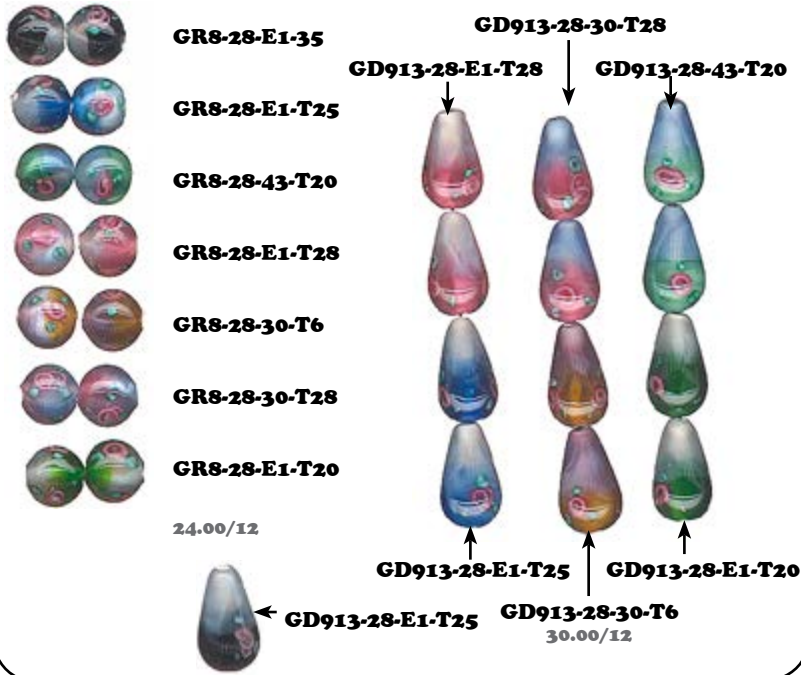

GR8-28-T6
GR8-28-T22
GR8-28-T23
GR8-28-T28
GR8-28-T29
GR8-28-T30
GR8-28-T36
GR8-28-G38
GR8-28-35
20.00/10
150.00/100

GC815-VT31
14.00/100

G41-MRT21
G41-MR20
G41-MRT28
16.00/100, 120.00/1000

← hole

Gold Edge 'lantern' beads

G803

GUS-1

GUS-T36

8.00/100
25.00/600

GU12-1 GU12-T36 GU12-35
6.00/100, 60.00/1200

GO512 -JMT9 -JMT7
8.00/10, 60.00/100

Czech & Japanese Glass Beads

2-tone "Rose" Beads handmade Cz lamp beads

GR8-28-E1-35
GR8-28-E1-T25
GR8-28-43-T20
GR8-28-E1-T28
GR8-28-30-T6
GR8-28-30-T28
GR8-28-E1-T20
24.00/12

GD913-28-30-T28
GD913-28-E1-T28 **GD913-28-43-T20**
GD913-28-E1-T25 **GD913-28-30-T6** **GD913-28-E1-T20**
30.00/12