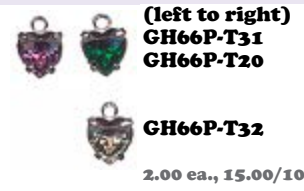

6x6mm Austrian Crystal

Czecho Faceted Glass Beads & Drops!

GR5Y-36-T36
10.00/yard

GU55Y-36-G26

GU55Y-36-35
all GU55Y 15.00/yard