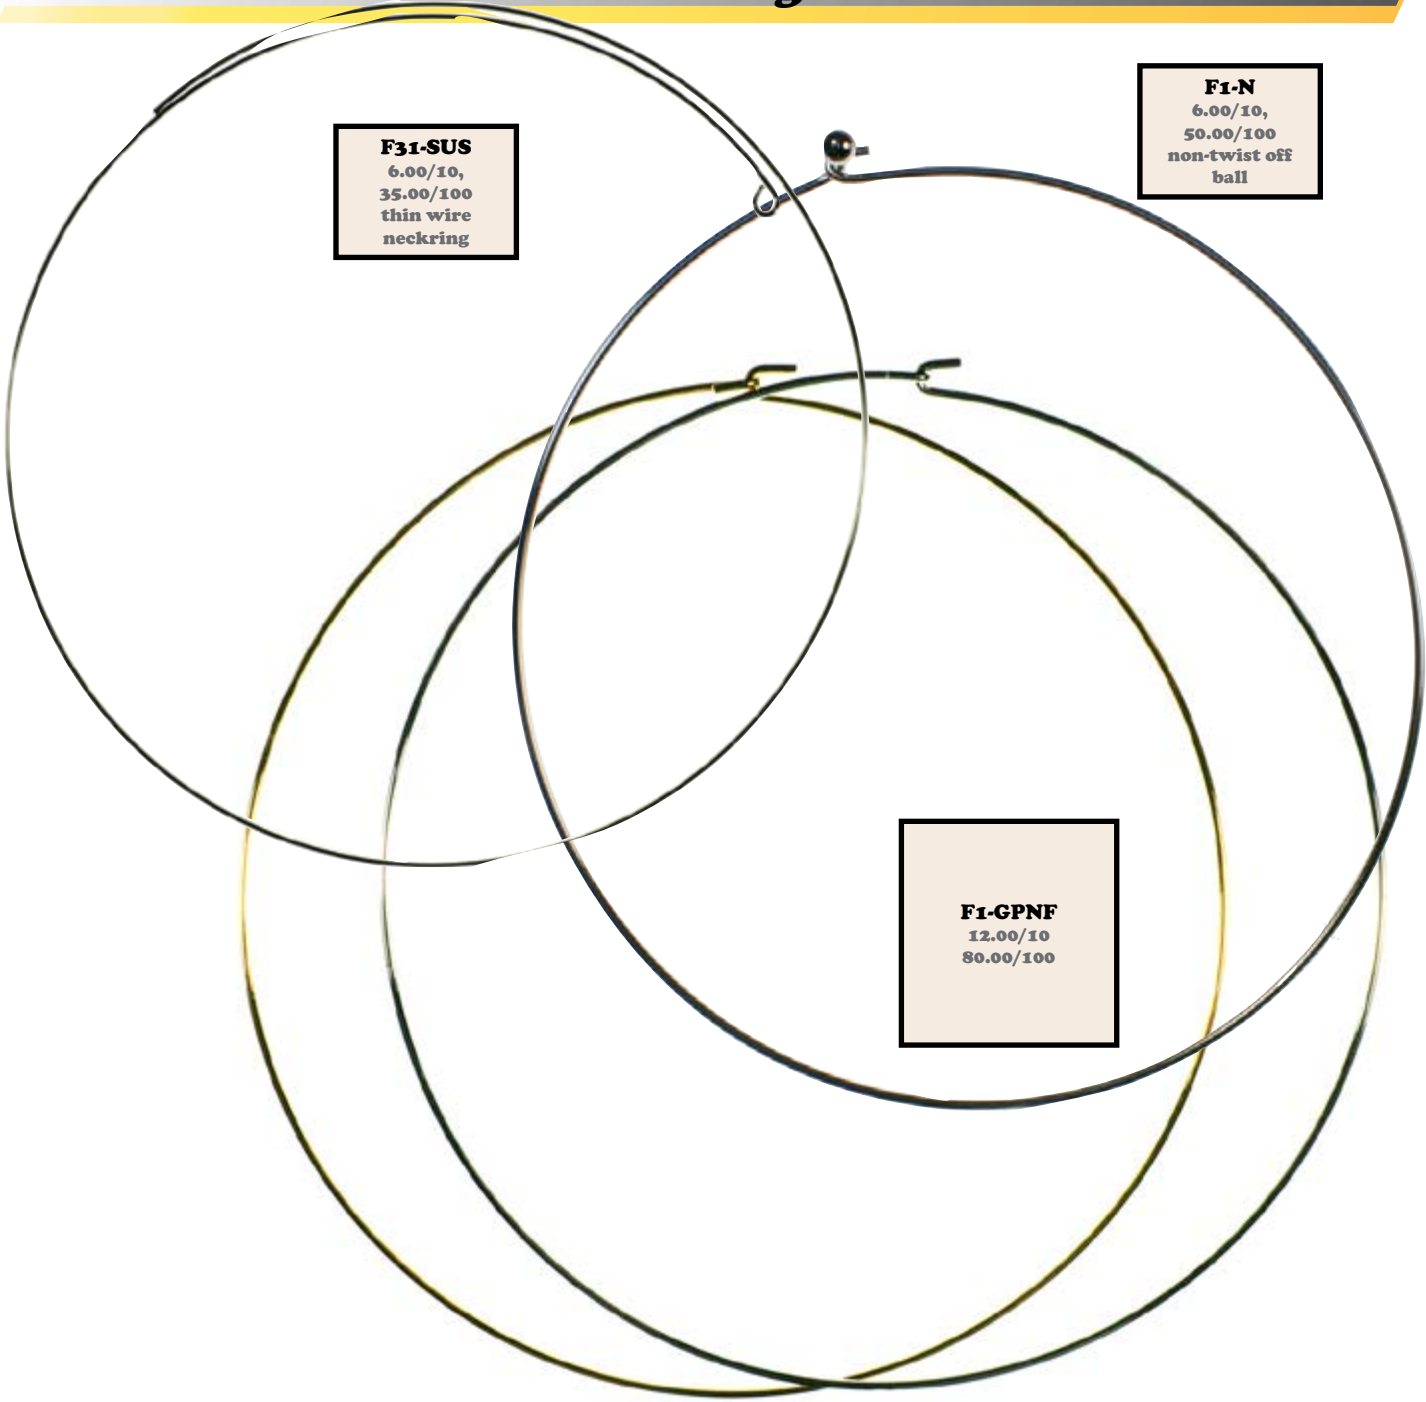

Neckrings

F31-SUS
6.00/10,
35.00/100
thin wire
neckring

F1-N
6.00/10,
50.00/100
non-twist off
ball

F1-GPNF
12.00/10
80.00/100

Brentwood Bay, Canada V8M 1R3

Illustrations Actual Size, 06/15 prices in Canadian Dollars subject to change w/o notice