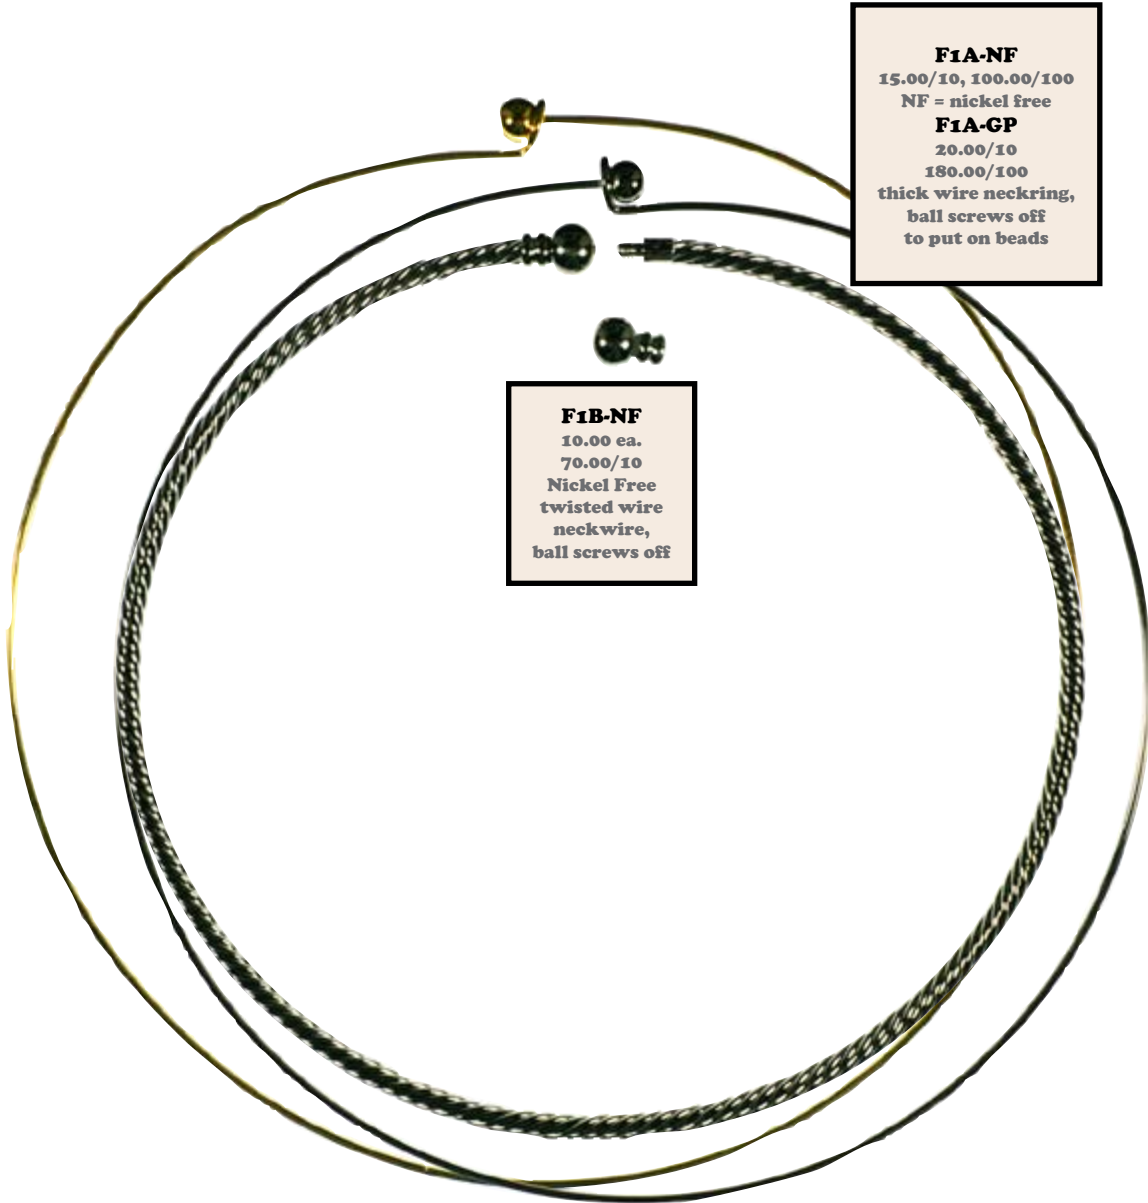

F422

Legend

- -GP gold plated
- -NF nickel free

Neckrings

F1A-NF
15.00/10, 100.00/100
NF = nickel free
F1A-GP
20.00/10
180.00/100
thick wire neckring,
ball screws off
to put on beads

F1B-NF
10.00 ea.
70.00/10
Nickel Free
twisted wire
neckwire,
ball screws off

Brentwood Bay, Canada V8M 1R3

Illustrations Actual Size, 03/13 prices in Canadian Dollars subject to change w/o notice