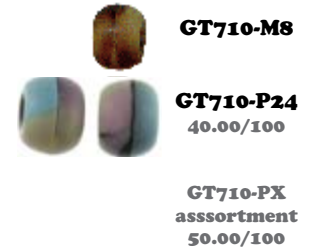

Spinell Crow Beads

GT710-M8

GT710-P24
40.00/100

GT710-PX
assortment
50.00/100

Large Hole Glass Beads

Mini Crows From India