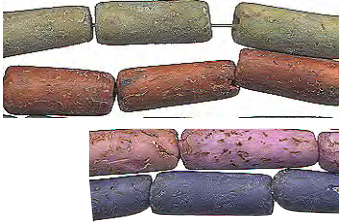

N10
20.00 ea
carved pit

N3
4.00/100
36.00/1000
sliced and drilled

Natural Seeds and Bamboo Beads

Bamboo Beads

MO58-

•15 •11 •32
15.00/100

1" bamboo tubes

MC825-9
15.00/1000

Rudhra Seeds

N11-10
5.00/100, 35.00/1000

MC717-11

15.00/100

Porcupine Quills

MC318-6

3.00 ea., 20.00/10
16" strand

MC513

2.50 ea., 20.00/10
16" strand

N5
'Nipay'
12.00/16" strand
90.00/10

5-6"
N12-150
20.00/10

10-12"
N12-300
30.00/10
(not shown)

PO Box 444, Brentwood Bay, Canada V8M 1R3

Illustrations are actual size, 12/07 prices in Canadian Dollars subject to change w/o notice

Natural Seeds, Nuts, and Twigs

Coloured Buri Beads

NC517-18
NC517-4
NC517-31
NC517-26
3.00/ 16" strand

Buri Beads

5-6mm NR5.5 8.00/strand
9-10mm NR9.5 12.00/strand
10-11mm NR10.5 15.00/strand
16" strands. enquire for bulk prices