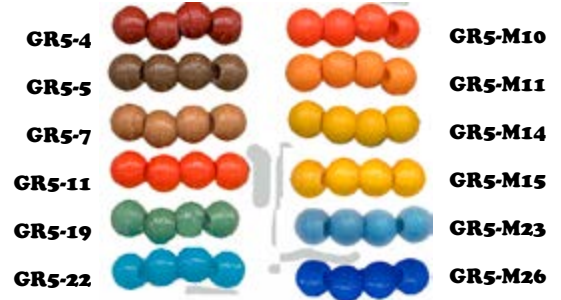

5mm Czech Pressed Beads

GR5-4 **GR5-M10**
GR5-5 **GR5-M11**
GR5-7 **GR5-M14**
GR5-11 **GR5-M15**
GR5-19 **GR5-M23**
GR5-22 **GR5-M26**

15.00/5000 per colour
GR5-X 25.00/5000 random assortment

3mm half-coated glass beads

(left to right)

GR3.1-R11 **GR3.1-G26** **GR3.1-RT31**
GR3.1-RT9 **GR3.1-RT43** **GR3.1-RT20**
GR3.1-RT21 **GR3.1-RT36** **GR3.1-RT26**
4.00/100, 30.00/1000